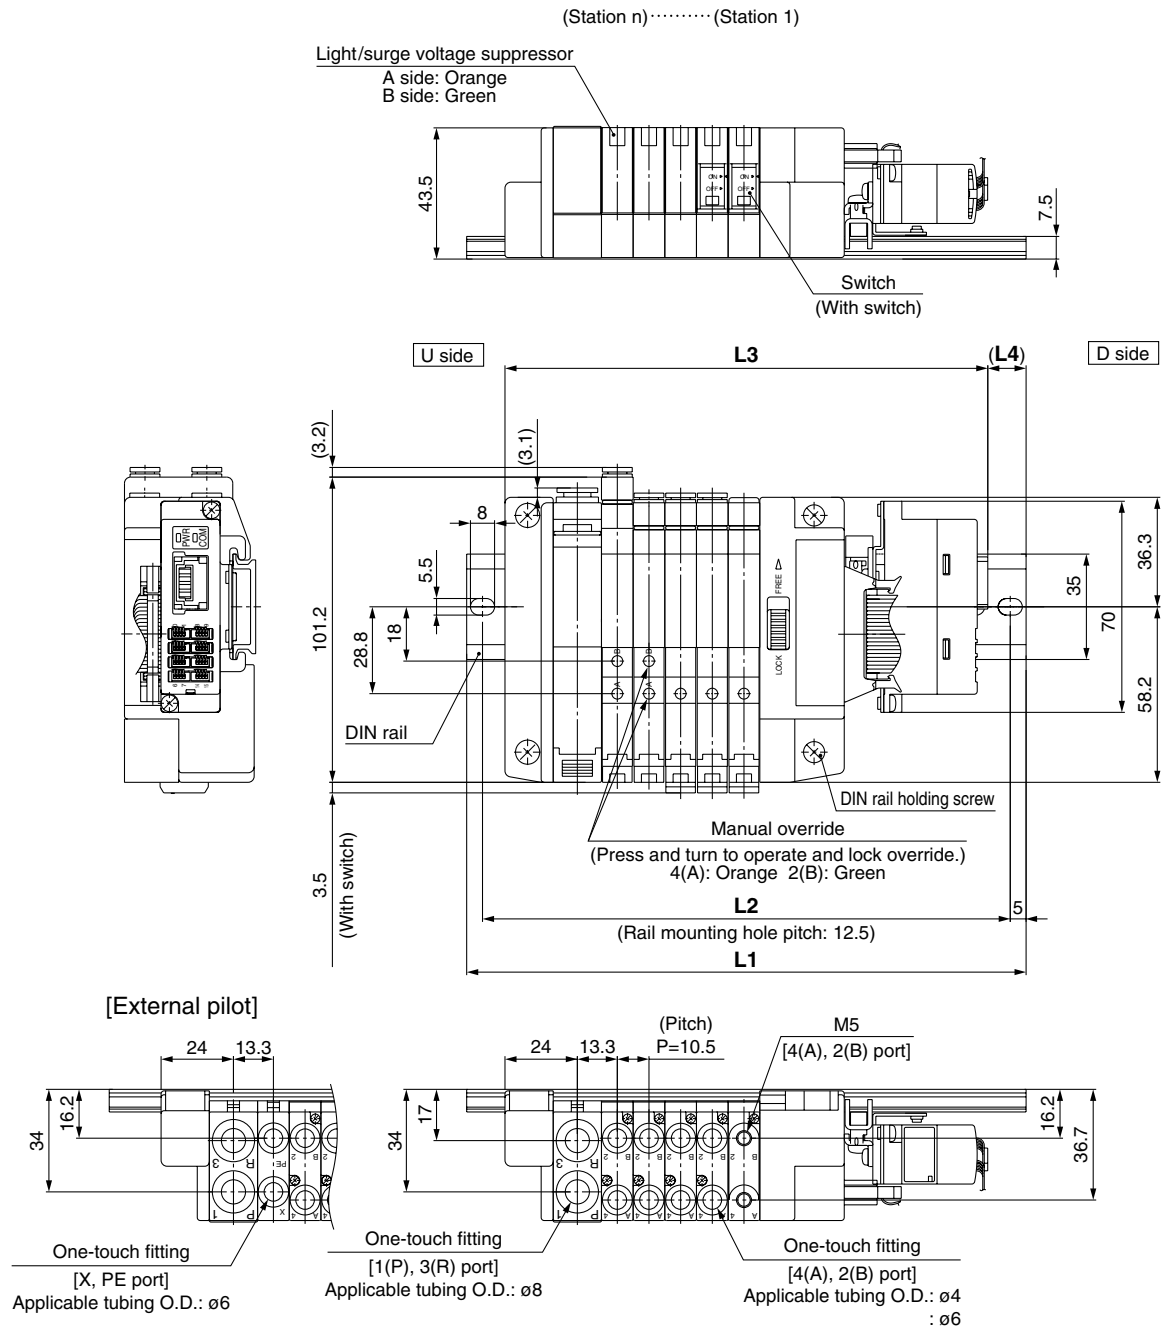

Series SZ3000

Dimensions

SS5Z3-60S6B □ D-Stations U-□ -Q

Note) For manifold dimensions with elbow fitting, please refer to SMC's Best Pneumatics catalogue.

Internal pilot manifold L: Dimensions

L \ n	n: Station									
	2	3	4	5	6	7	8	9	10	
L1	160.5	173	185.5	185.5	198	210.5	223	235.5	248	
L2	150	162.5	175	175	187.5	200	212.5	225	237.5	
L3	128.6	139.1	149.6	160.1	170.6	181.1	191.6	202.1	212.6	
L4	16	17	18	12.5	13.5	14.5	15.5	16.5	17.5	

External pilot manifold L: Dimensions

L \ n	n: Station									
	2	3	4	5	6	7	8	9	10	
L1	173	185.5	185.5	198	210.5	223	235.5	248	260.5	
L2	162.5	175	175	187.5	200	212.5	225	237.5	250	
L3	139.1	149.6	160.1	170.6	181.1	191.6	202.1	212.6	223.1	
L4	17	18	12.5	13.5	14.5	15.5	16.5	17.5	18.5