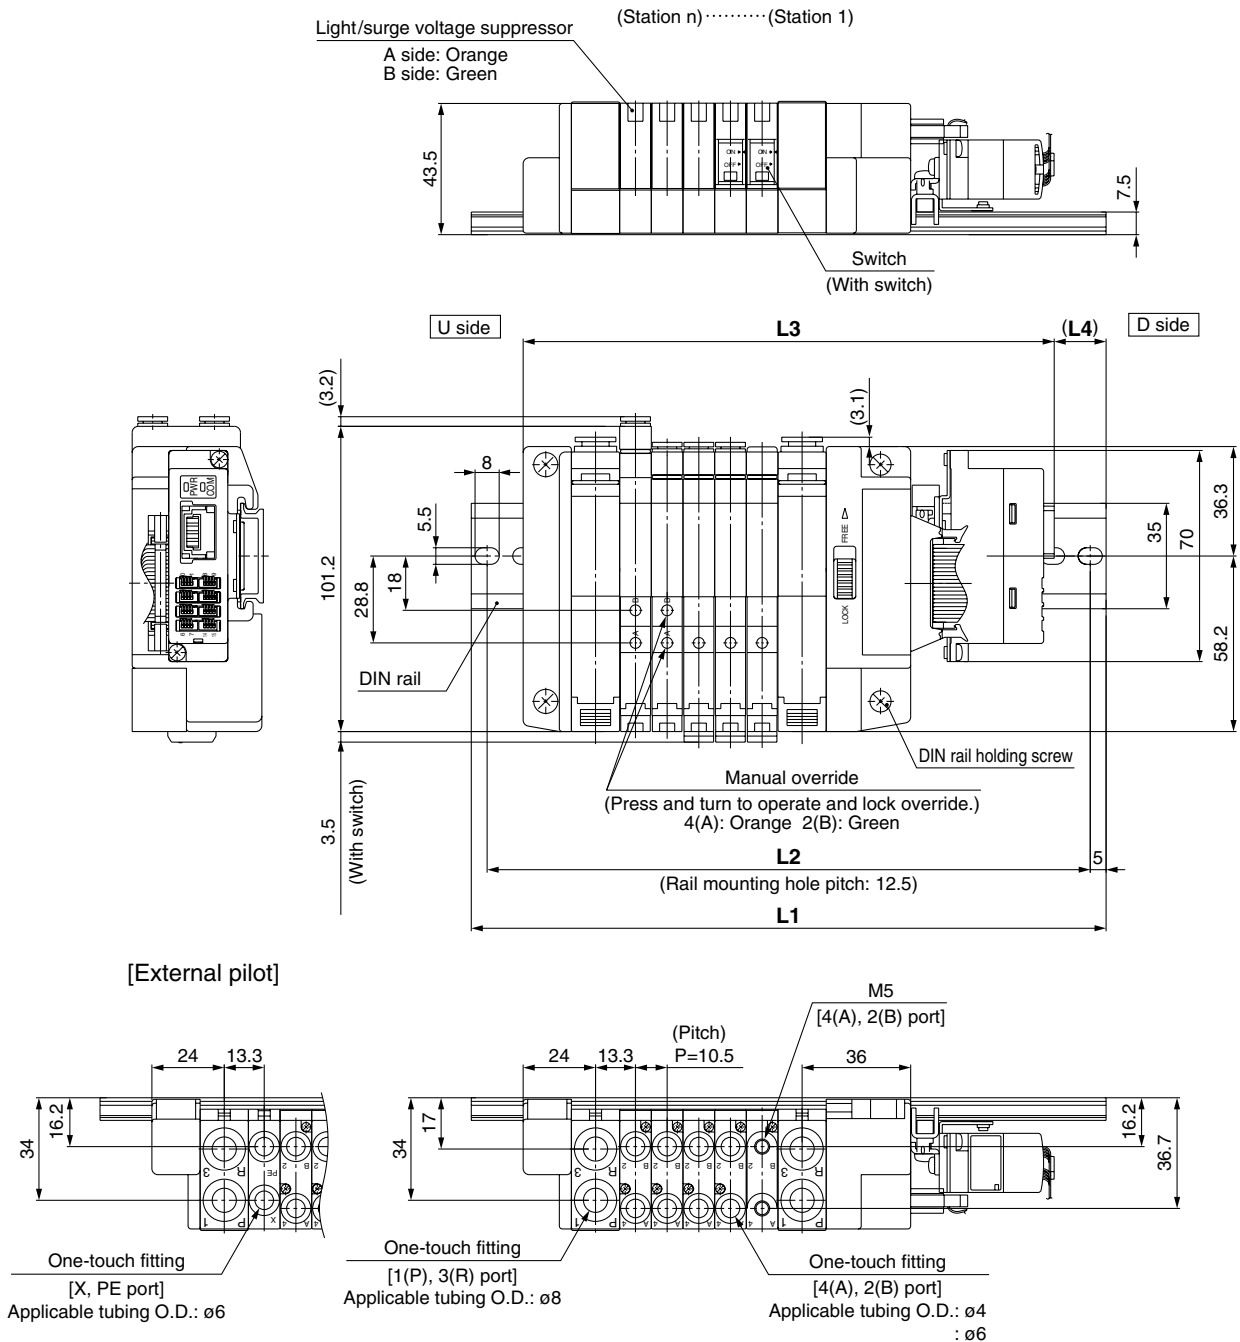

Dimensions

SS5Z3-60S6B □ D- Stations B- □ -Q

Note) For manifold dimensions with elbow fitting, please refer to SMC's Best Pneumatics.

Internal pilot manifold L: Dimensions

		n: Station													
L \ n	2	3	4	5	6	7	8	9	10	11	12	13	14	15	16
L1	173	185.5	198	210.5	223	223	235.5	248	260.5	273	285.5	298	298	310.5	323
L2	162.5	175	187.5	200	212.5	212.5	225	237.5	250	262.5	275	287.5	287.5	300	312.5
L3	144.6	155.1	165.6	176.1	186.6	197.1	207.6	218.1	228.6	239.1	249.6	260.1	270.6	281.1	291.6
L4	14	15	16	17	18	13	14	15	16	17	18	19	13.5	14.5	15.5

External pilot manifold L: Dimensions

		n: Station													
L \ n	2	3	4	5	6	7	8	9	10	11	12	13	14	15	16
L1	185.5	198	210.5	223	223	235.5	248	260.5	273	285.5	298	298	310.5	323	335.5
L2	175	187.5	200	212.5	212.5	225	237.5	250	262.5	275	287.5	287.5	300	312.5	325
L3	155.1	165.6	176.1	186.6	197.1	207.6	218.1	228.6	239.1	249.6	260.1	270.6	281.1	291.6	302.1
L4	15	16	17	18	13	14	15	16	17	18	19	13.5	14.5	15.5	16.5